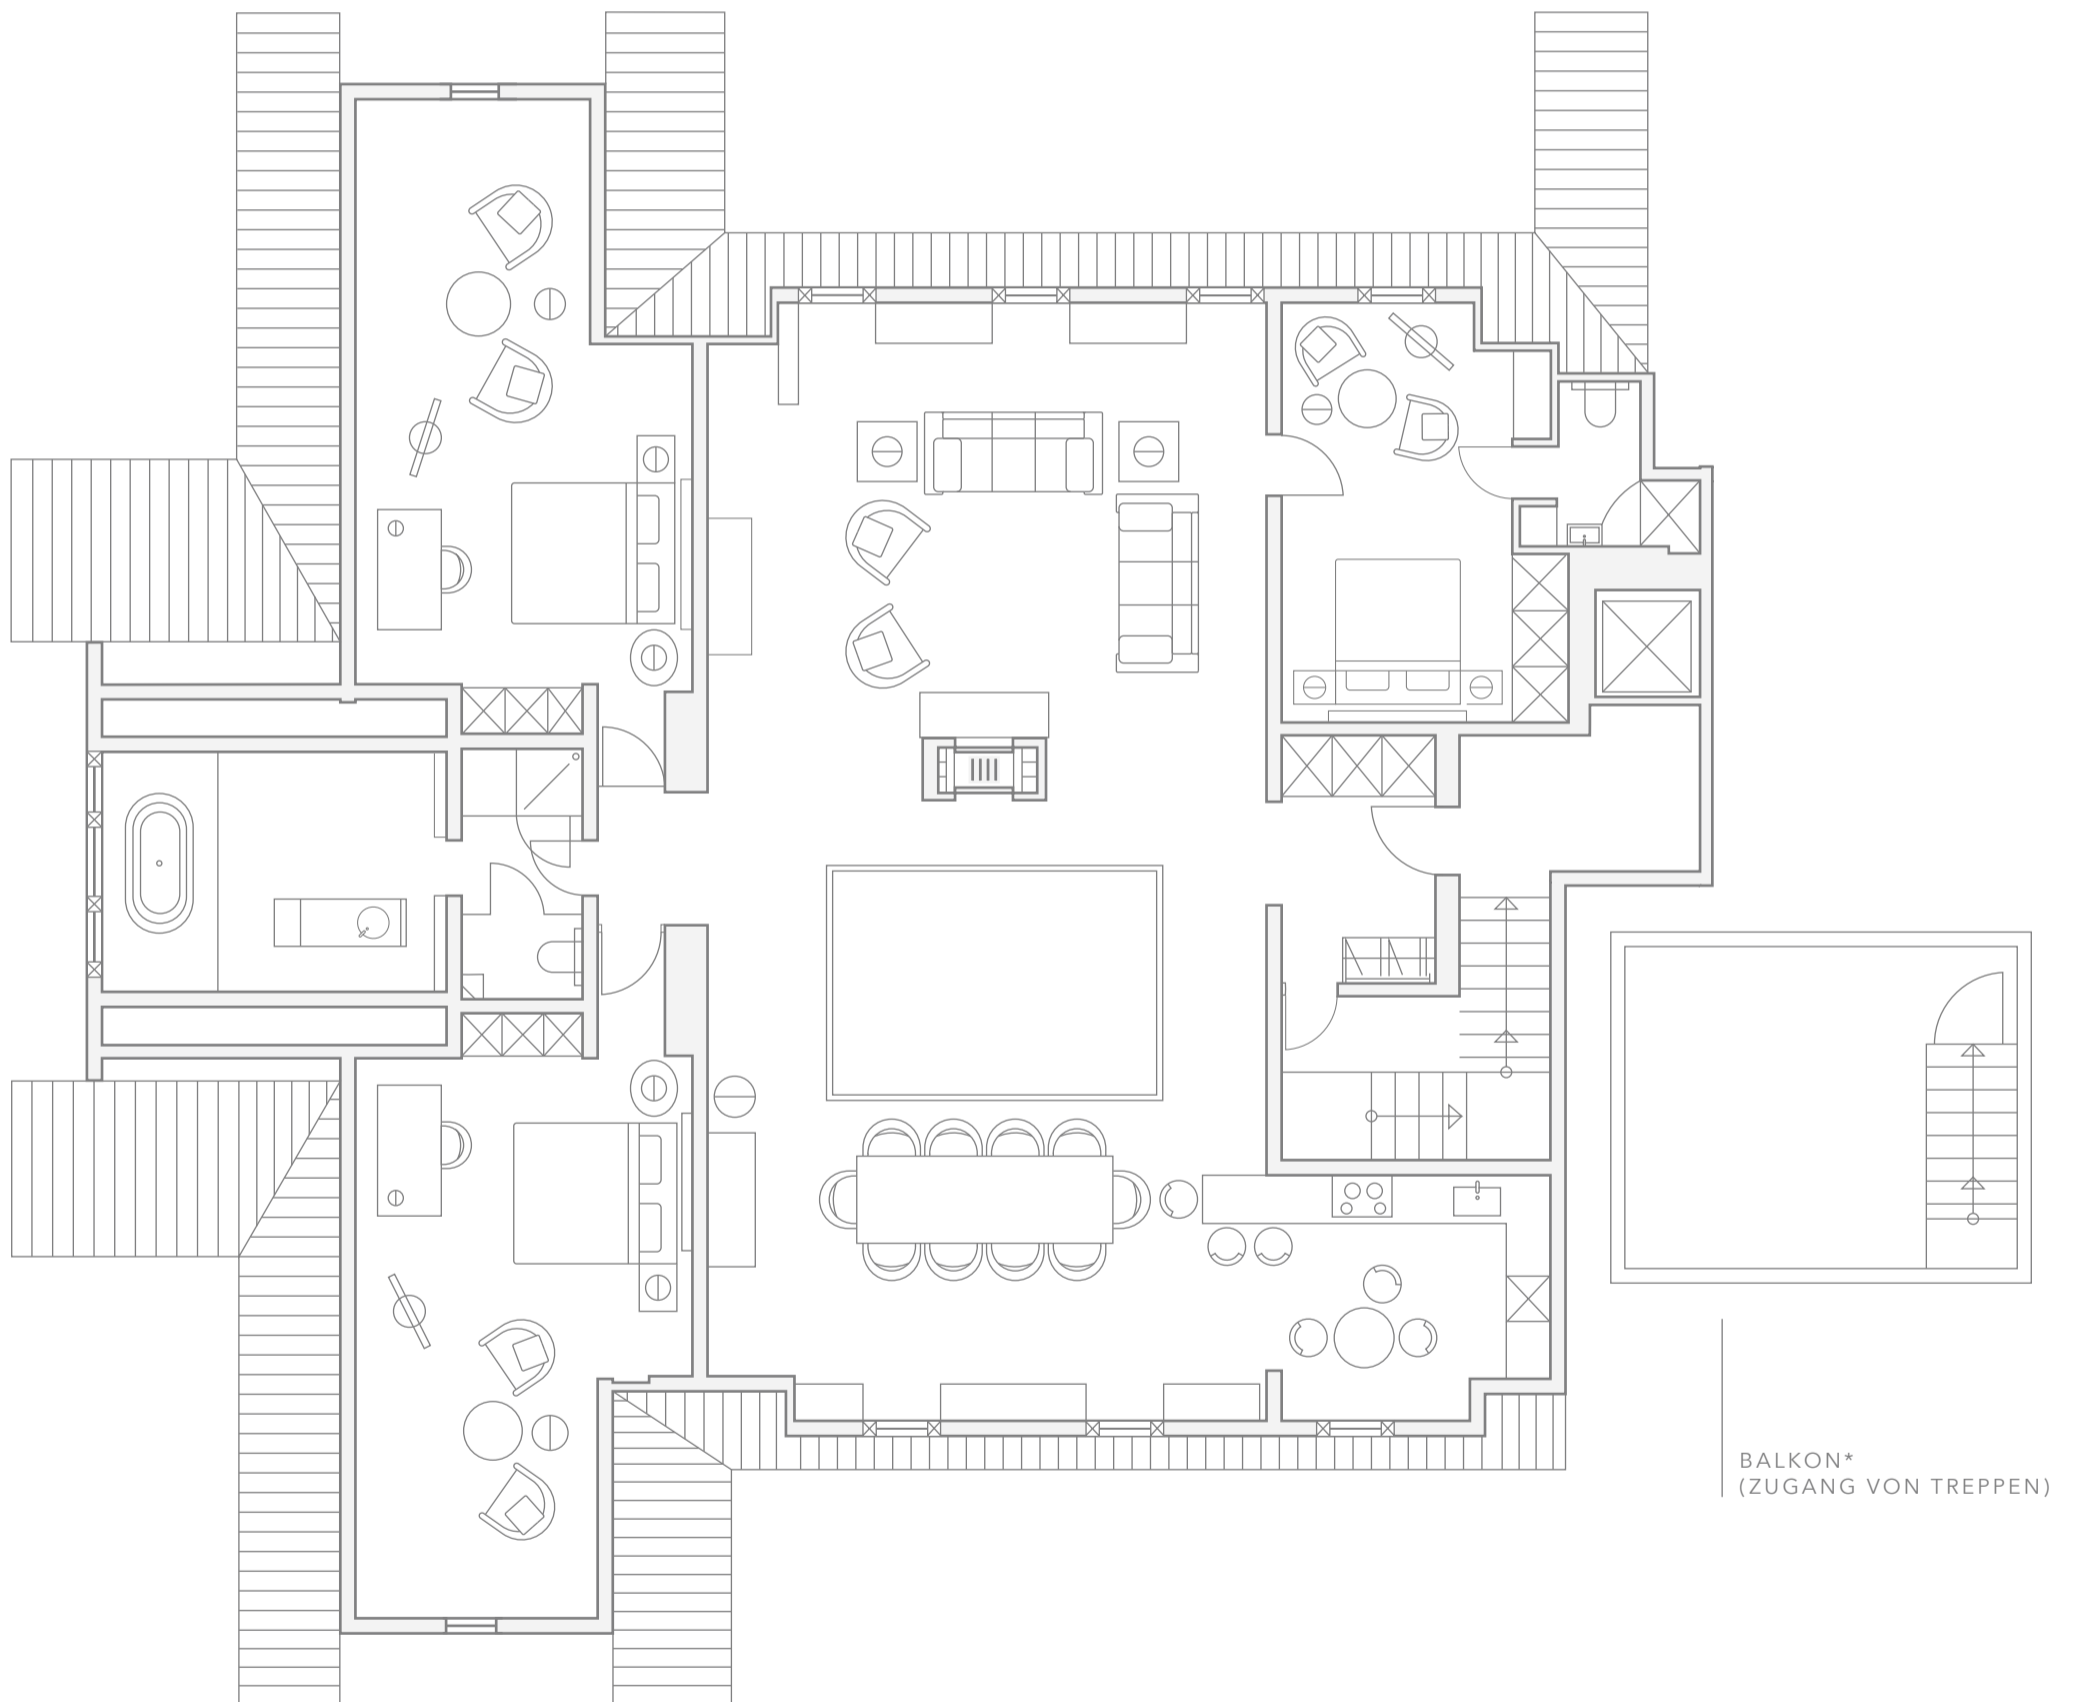

WALDHAUS FLIMS
WELLNESS RESORT

Waldhaus Suite

BELEGUNG 8

GRÖßE 220 m²
2368 ft²

AUSBLICK Panoramablick auf
die Alpen

BALKON*
(ZUGANG VON TREPPEN)

* Floorplan for illustration purposes only. Room sizes may vary. Not all rooms have a balcony. Rooms are available with shower or bathtub. The hotel is a listed building; images may not fully represent the room features you booked.