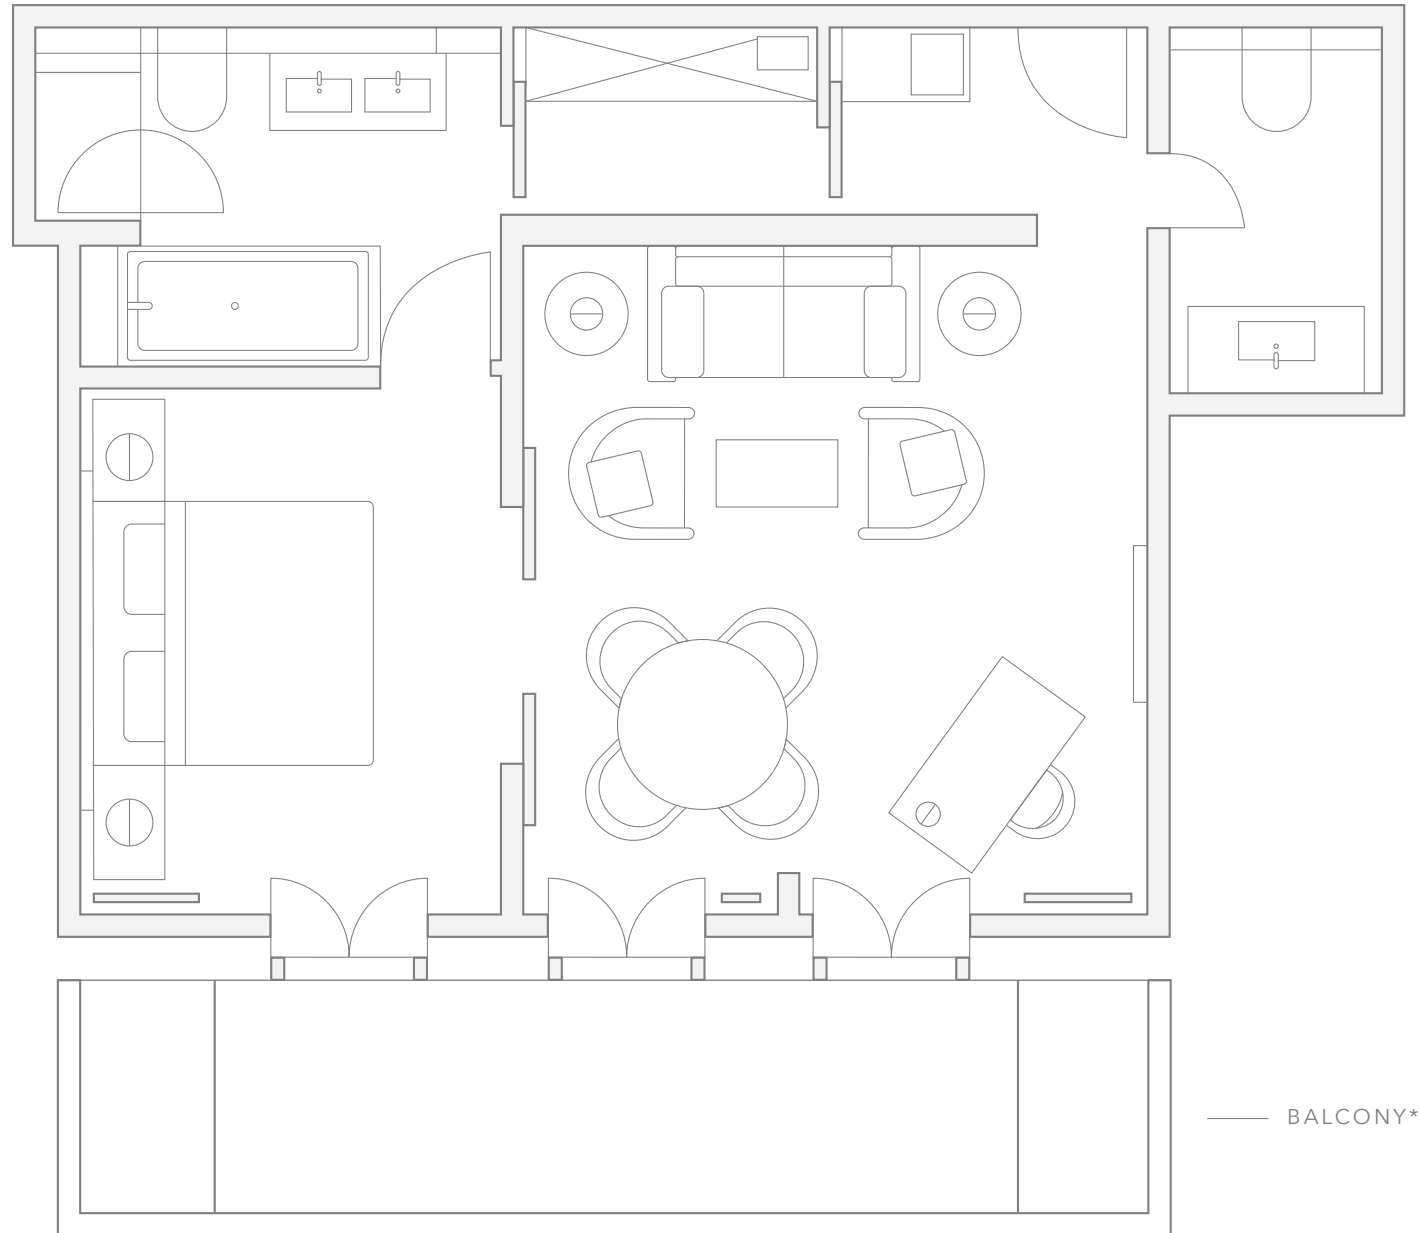

WALDHAUS FLIMS
WELLNESS RESORT

Signature Suite

OCCUPANCY 4

SIZE 51-75 sq. m.
549-807 sq. ft.

VIEW Park or mountain

Via dil Parc 3, 7018 Flims,
Switzerland
+41 81 928 48 48

* Floorplan for illustration purposes only. Room sizes may vary. Not all rooms have a balcony. Rooms are available with shower or bathtub. The hotel is a listed building; images may not fully represent the room features you booked.