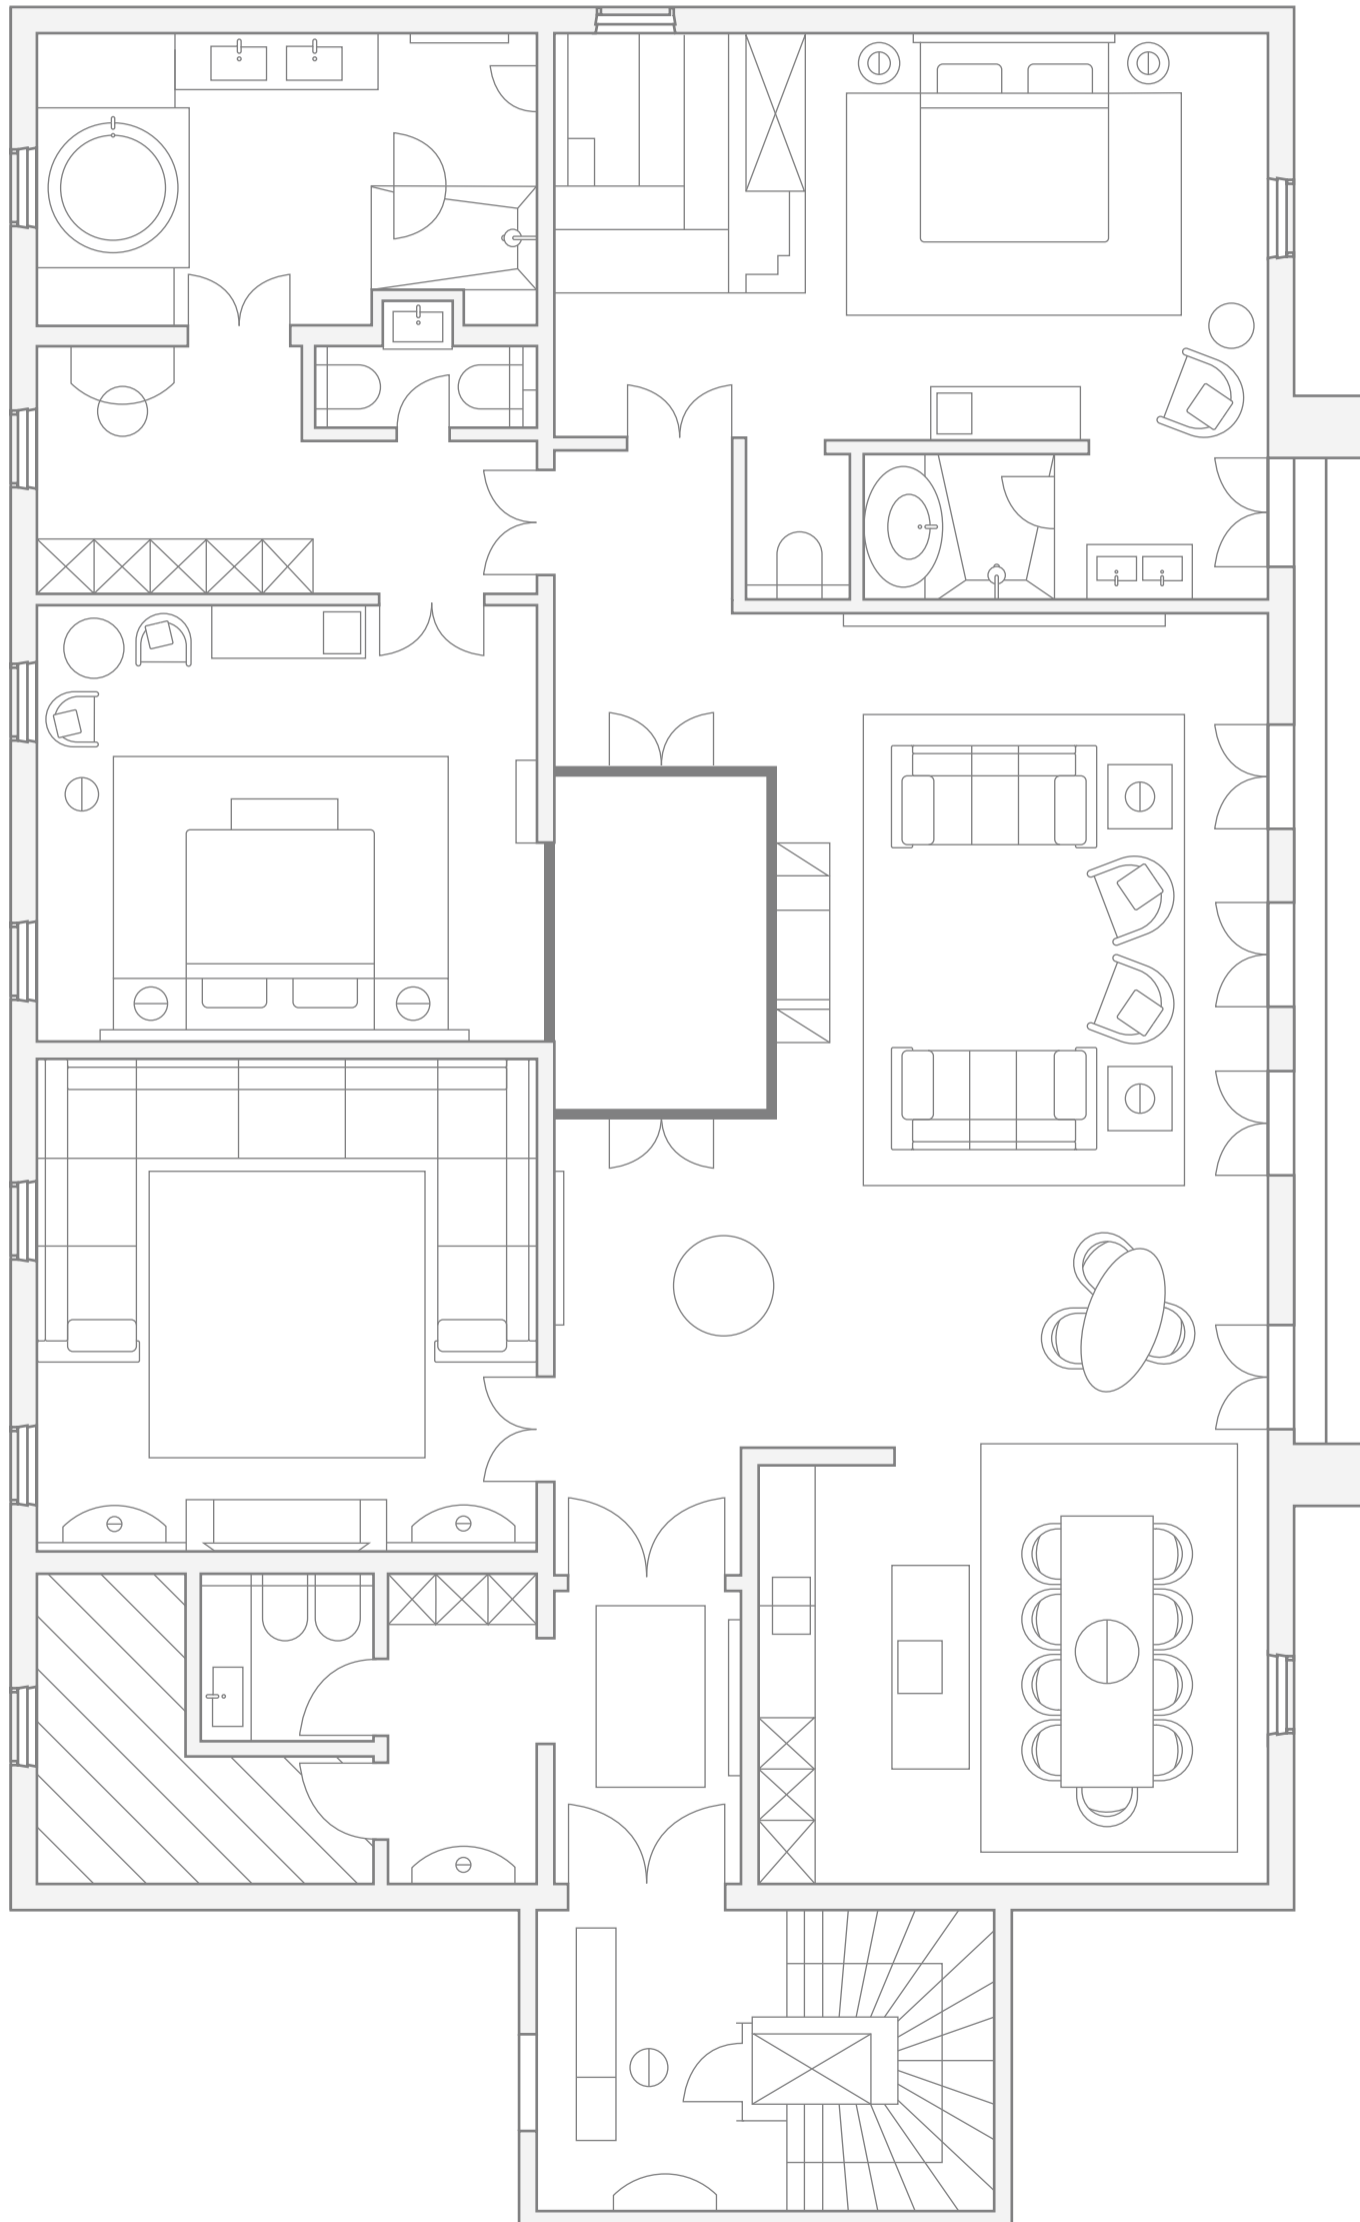

## Presidential Suite

OCCUPANCY 6

SIZE

250 sq. m.  
2690 sq. ft.

VIEW

Panorama  
mountain view

\* Floorplan for illustration purposes only. Room sizes may vary. Not all rooms have a balcony. Rooms are available with shower or bathtub. The hotel is a listed building; images may not fully represent the room features you booked.