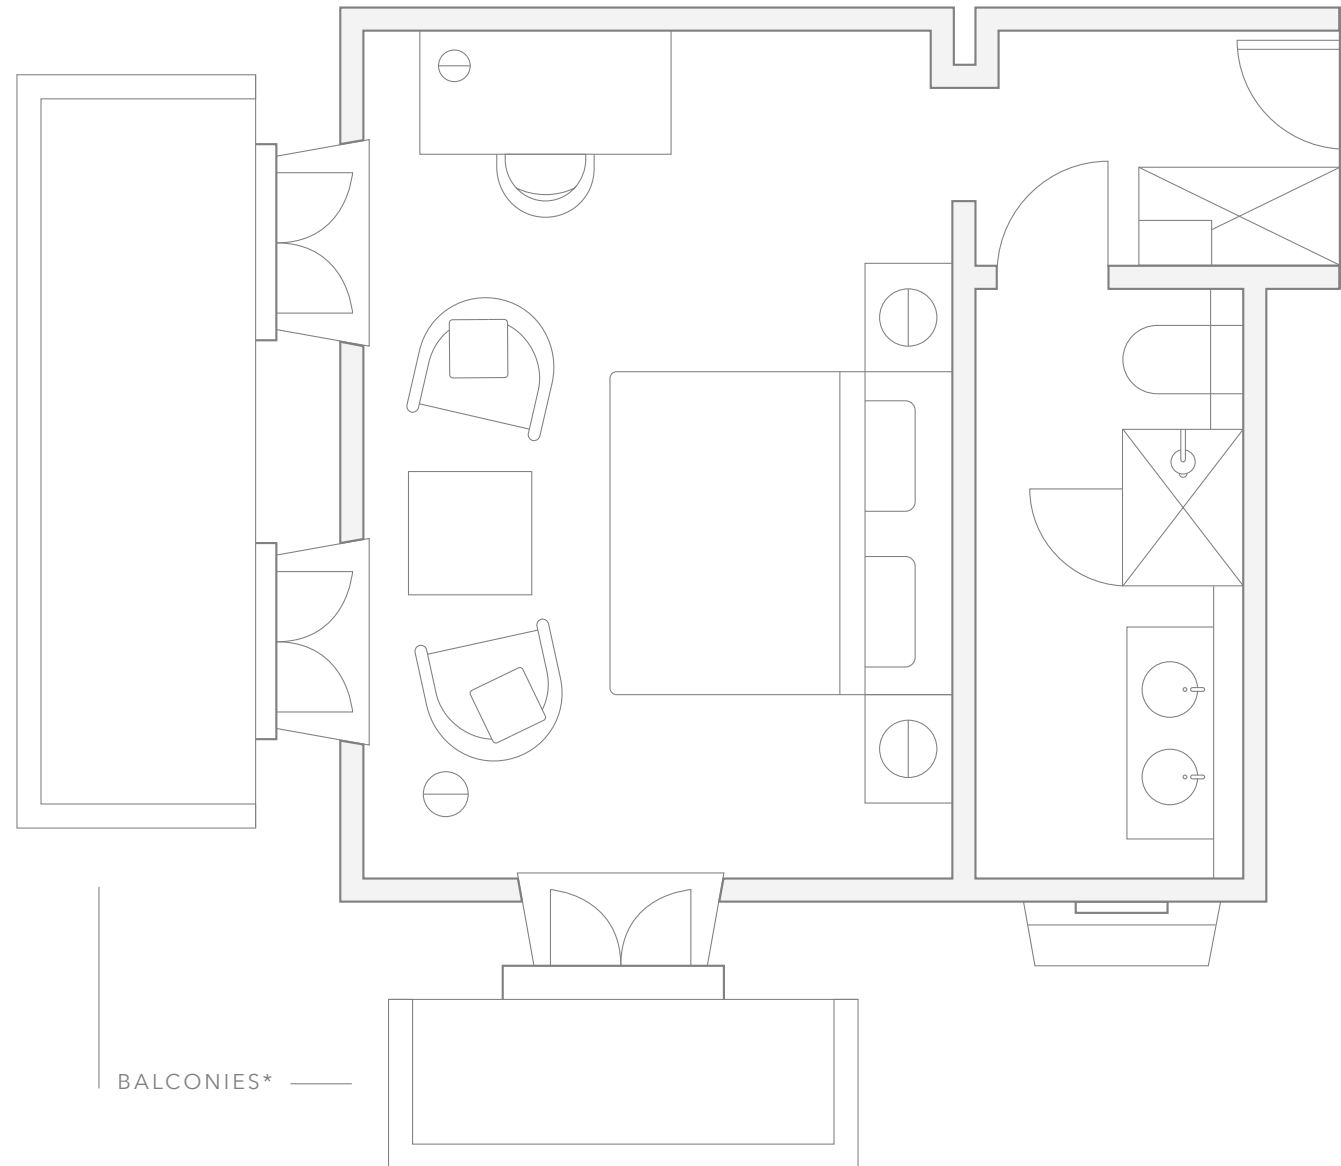

WALDHAUS FLIMS
WELLNESS RESORT

Deluxe Room

OCCUPANCY 3

SIZE 30-39 sq. m.
323-420 sq. ft.

VIEW Park or mountain

BALCONIES*

Via dil Parc 3, 7018 Flims,
Switzerland
+41 81 928 48 48

* Floorplan for illustration purposes only. Room sizes may vary. Not all rooms have a balcony. Rooms are available with shower or bathtub. The hotel is a listed building; images may not fully represent the room features you booked.