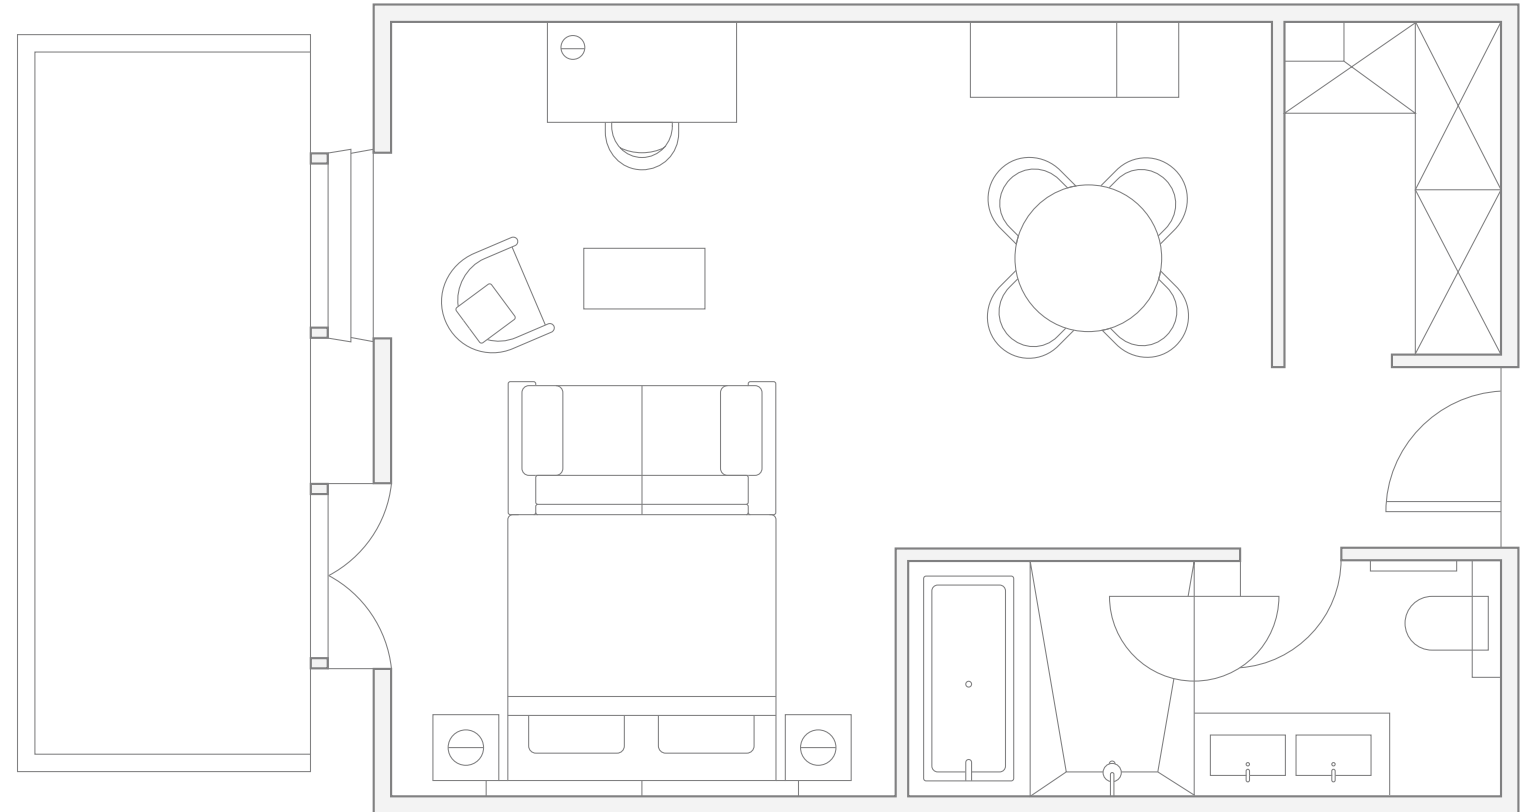

## Deluxe Junior Suite

OCCUPANCY 3

SIZE 43-49 sq. m.  
463-527 sq. ft.

VIEW Park or mountain

BALCONY\*

Via dil Parc 3, 7018 Flims,  
Switzerland  
+41 81 928 48 48

\* Floorplan for illustration purposes only. Room sizes may vary. Not all rooms have a balcony. Rooms are available with shower or bathtub. The hotel is a listed building; images may not fully represent the room features you booked.