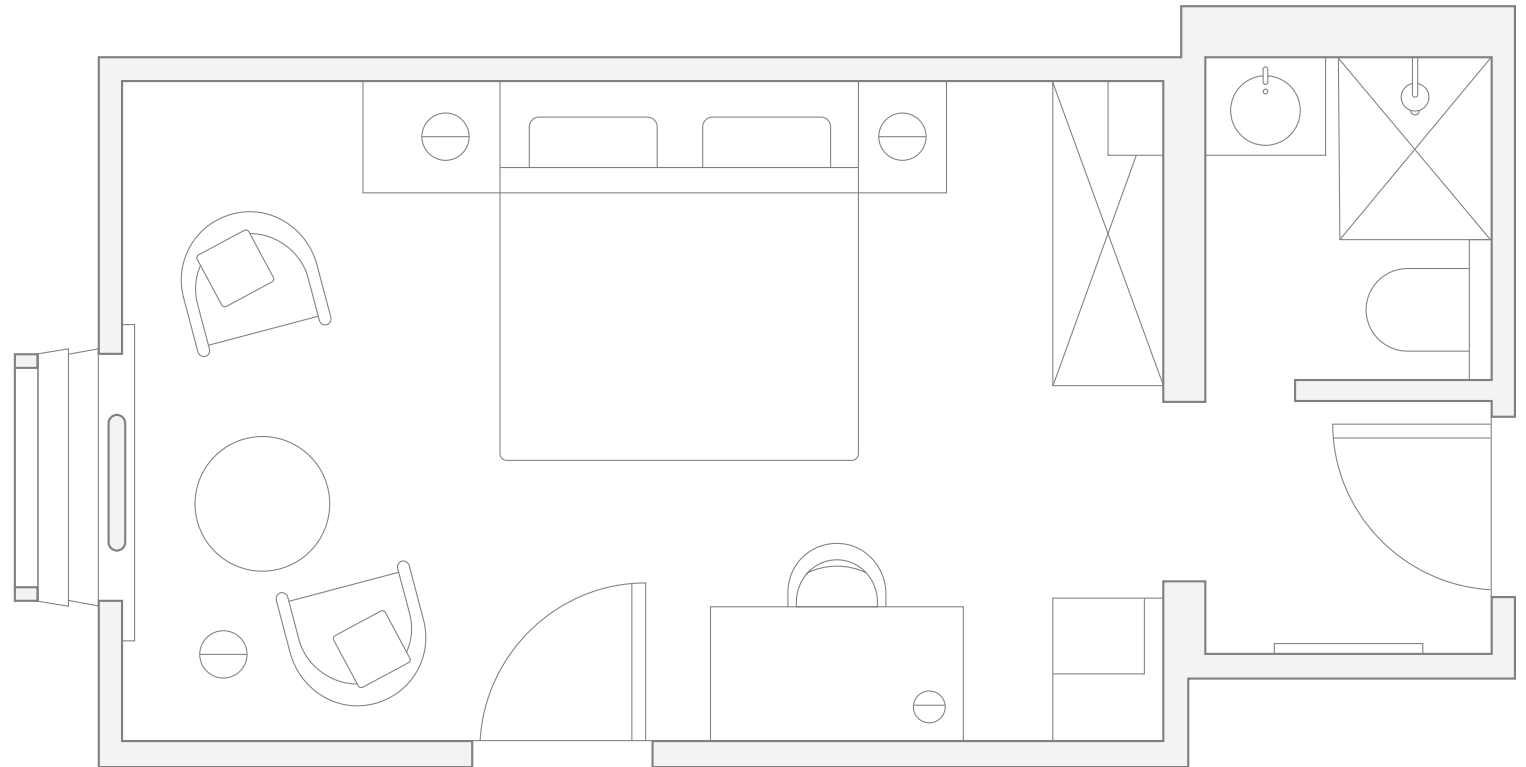

## Classic Superior Room

OCCUPANCY 2

SIZE 20-21 sq. m.  
215-226 sq. ft.

VIEW Park or mountain

Via dil Parc 3, 7018 Flims,  
Switzerland  
+41 81 928 48 48

\* Floorplan for illustration purposes only. Room sizes may vary. Not all rooms have a balcony. Rooms are available with shower or bathtub.  
The hotel is a listed building; images may not fully represent the room features you booked.