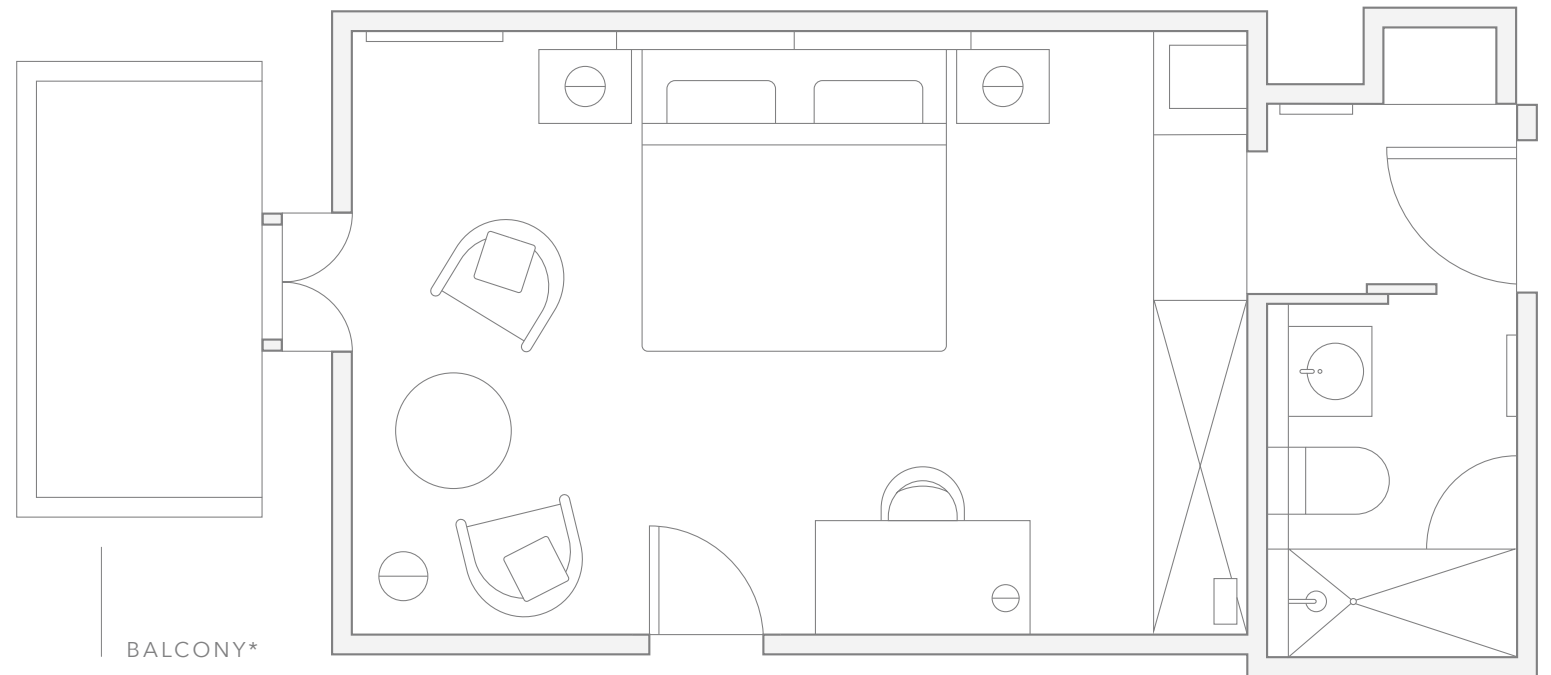

WALDHAUS FLIMS
WELLNESS RESORT

Superior Room

OCCUPANCY 2

SIZE 25-32 sq. m.
269-344 sq. ft.

VIEW Park or mountain

BALCONY*

Via dil Parc 3, 7018 Flims,
Switzerland
+41 81 928 48 48

* Floorplan for illustration purposes only. Room sizes may vary. Not all rooms have a balcony. Rooms are available with shower or bathtub. The hotel is a listed building; images may not fully represent the room features you booked.