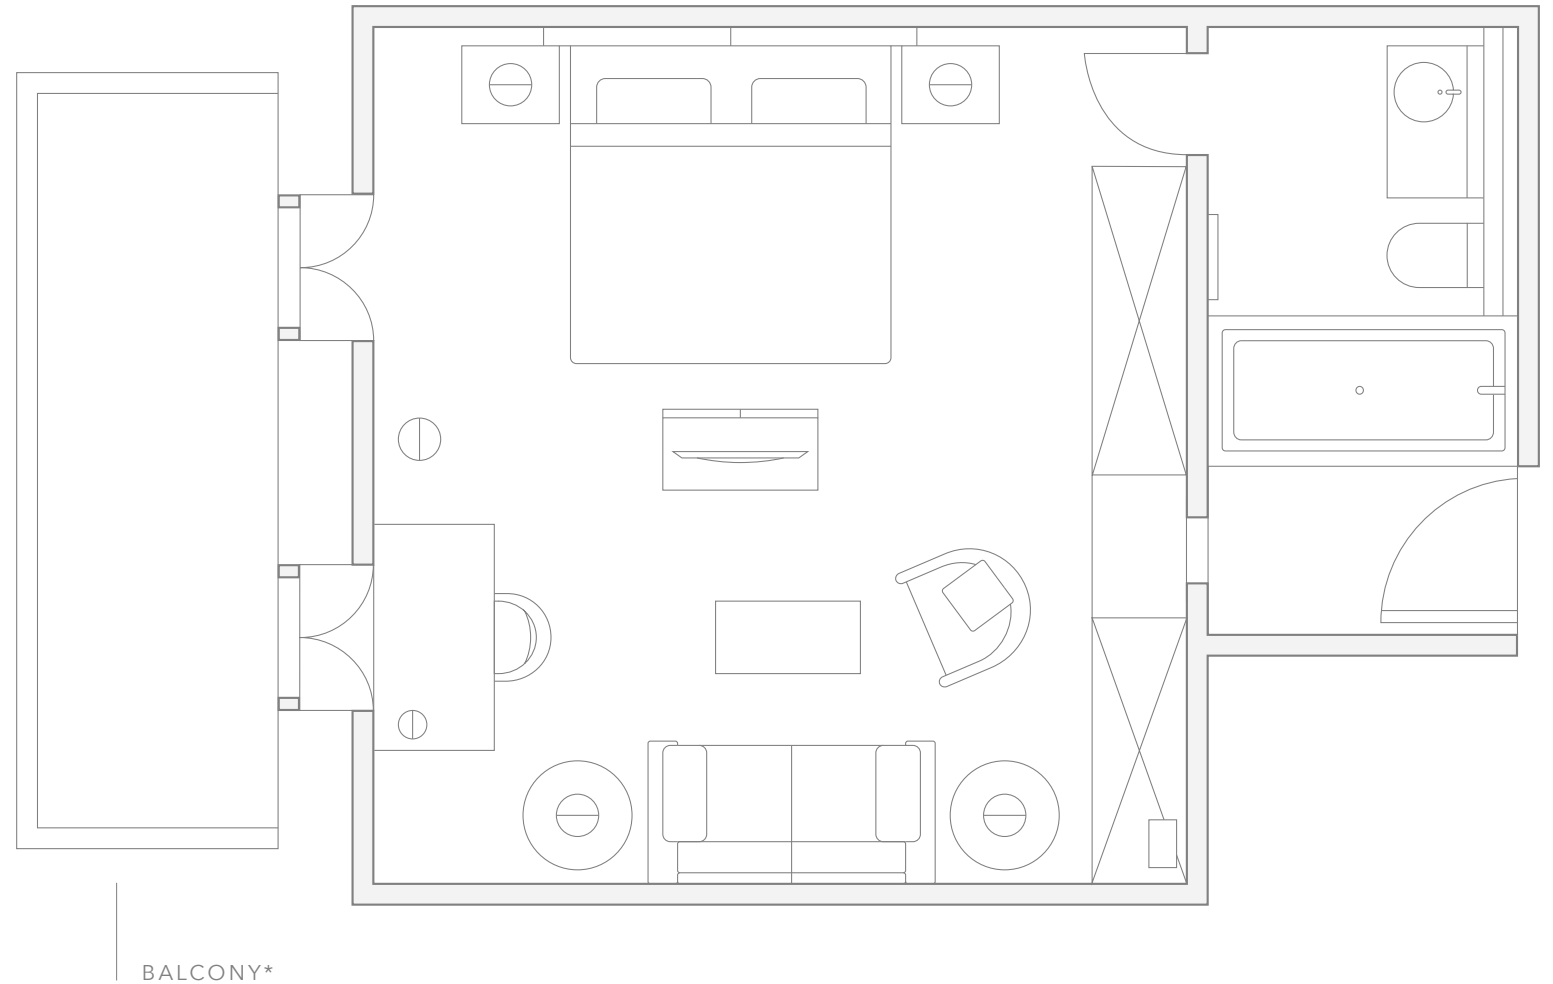

## Superior Junior Suite

OCCUPANCY 2

SIZE 32-43 sq. m.  
344-463 sq. ft.

VIEW Park or mountain

Via dil Parc 3, 7018 Flims,  
Switzerland  
+41 81 928 48 48

\* Floorplan for illustration purposes only. Room sizes may vary. Not all rooms have a balcony. Rooms are available with shower or bathtub. The hotel is a listed building; images may not fully represent the room features you booked.